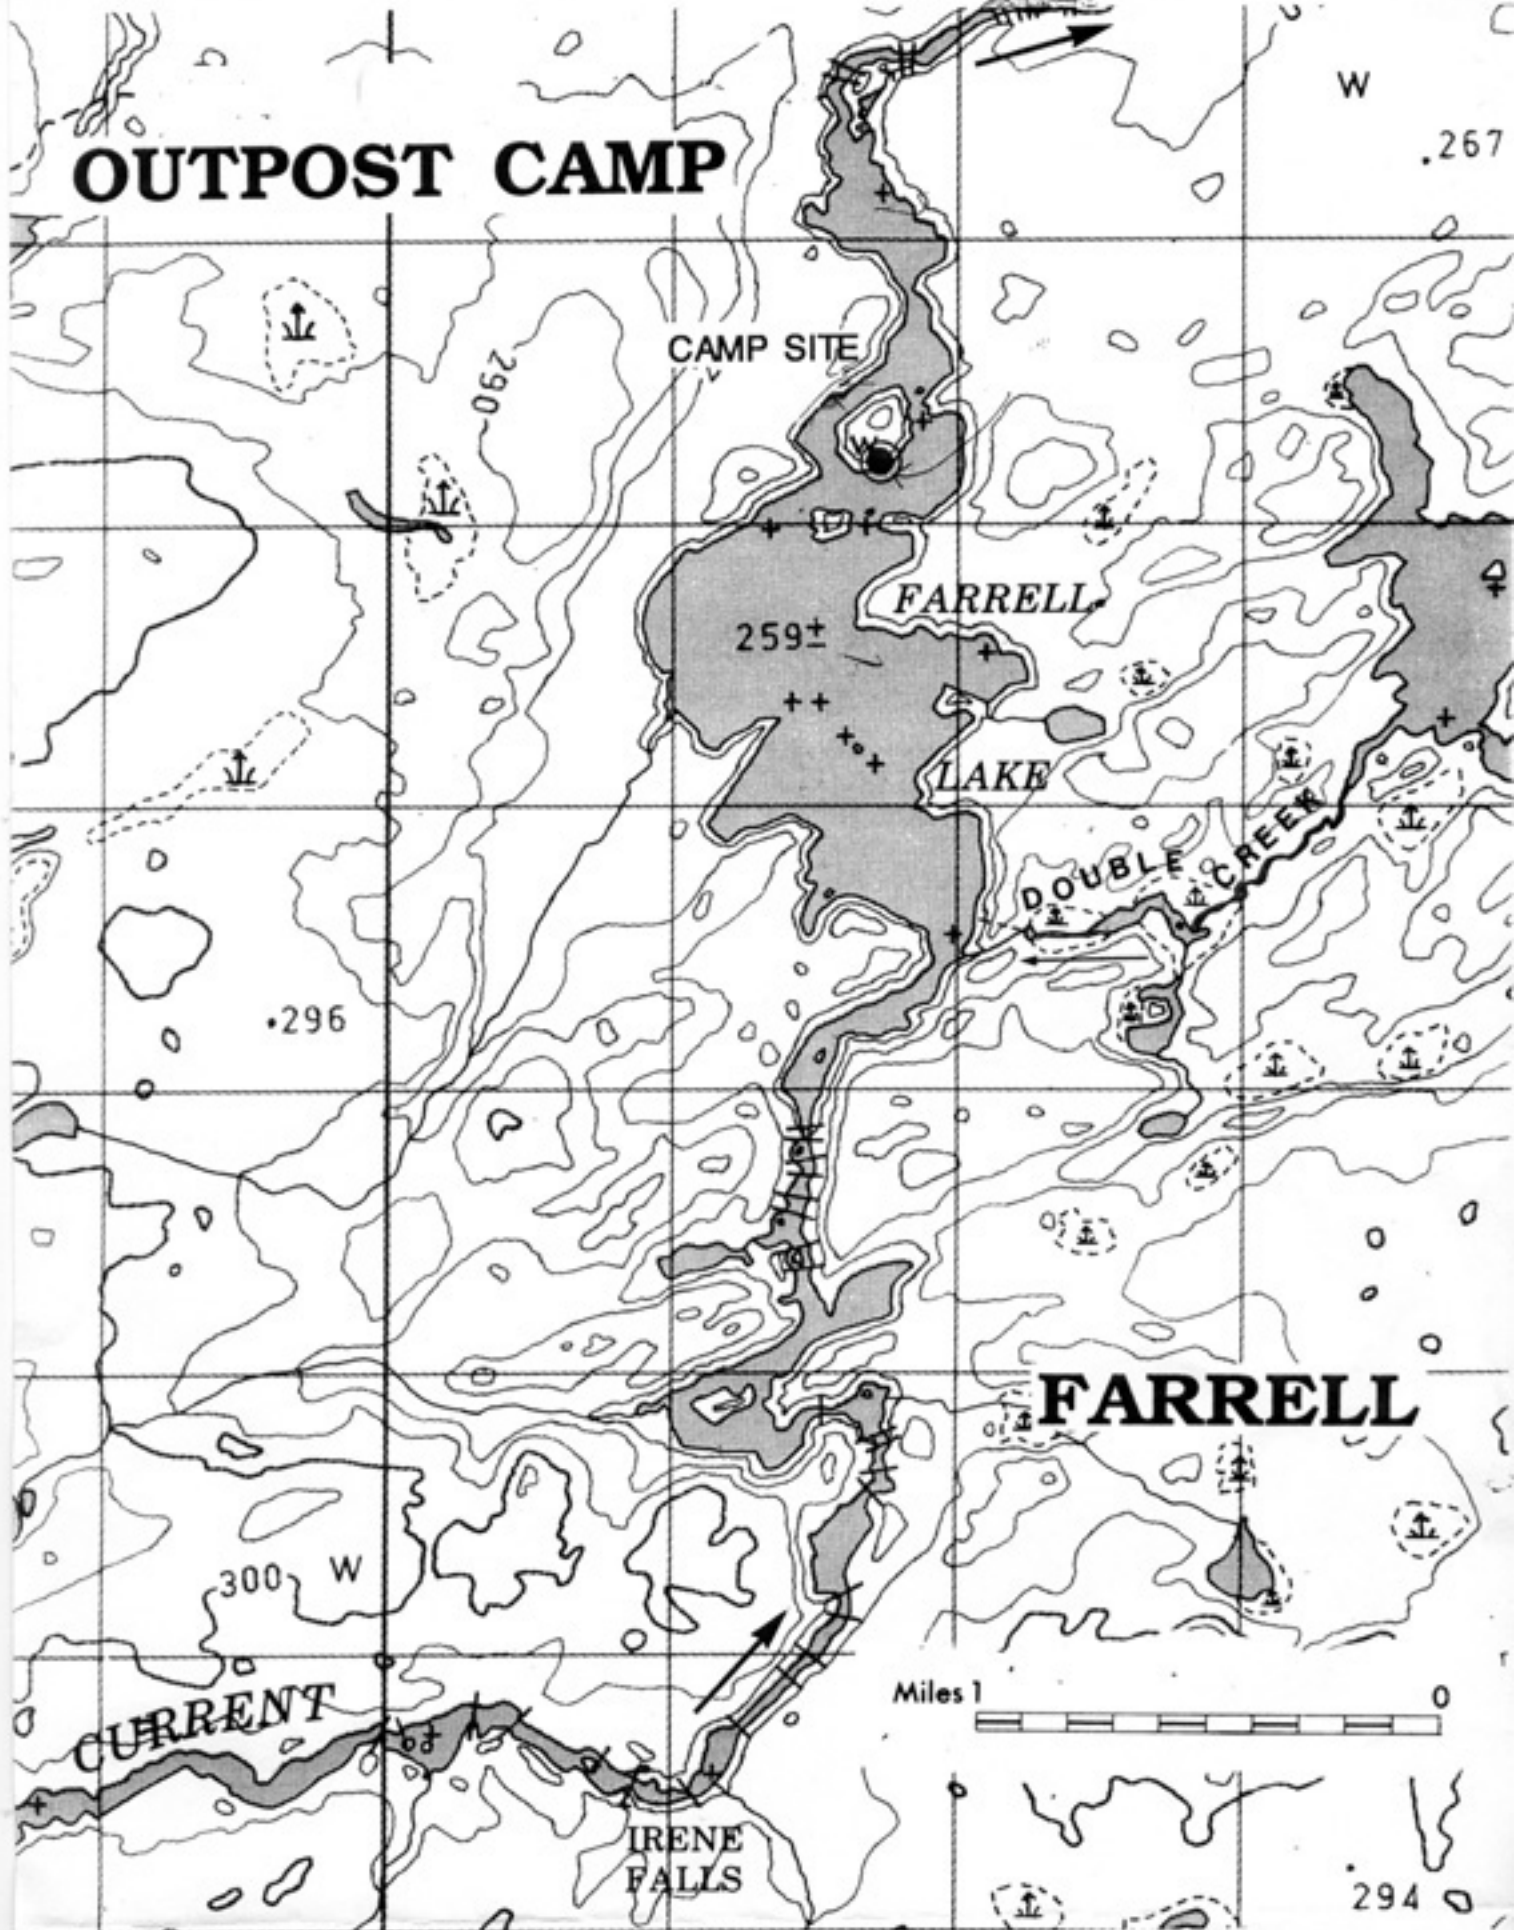

OUTPOST CAMP

W

.267

CAMP SITE

FARRELL

LAKE

DOUBLE CREEK

.296

FARRELL

300 W

CURRENT

IRENE FALLS

Miles 1

294